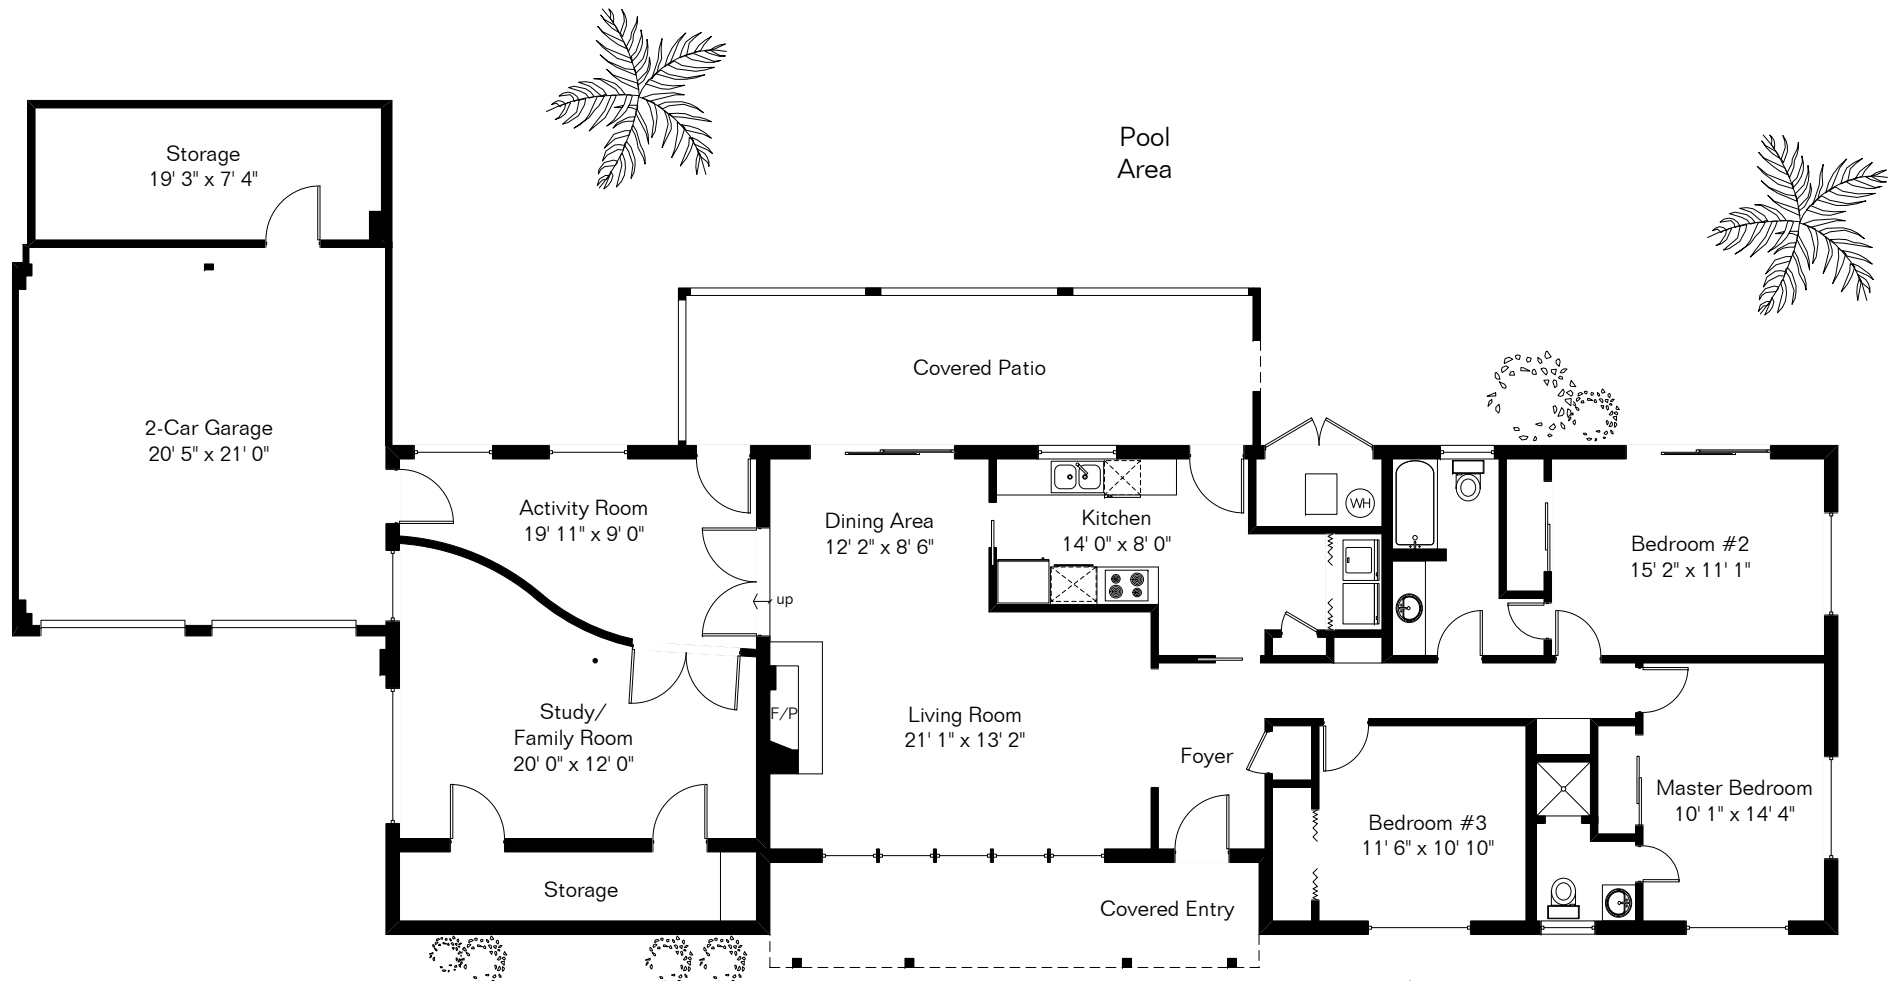

The square footages and room size information are deemed to be reliable but are not guaranteed and should be independently verified.

681 W Giaconda Way

Living Area 2,051 Sq Ft
Garage 616 Sq Ft

Site Visit March 2019

Copyright 2019 Floor Plans First! LLC
All Rights Reserved.

www.FloorPlansFirst.com

Toll Free (877) 887-1500
Voice (520) 881-1500

Floor Plans First!
See the Floor Plan First!